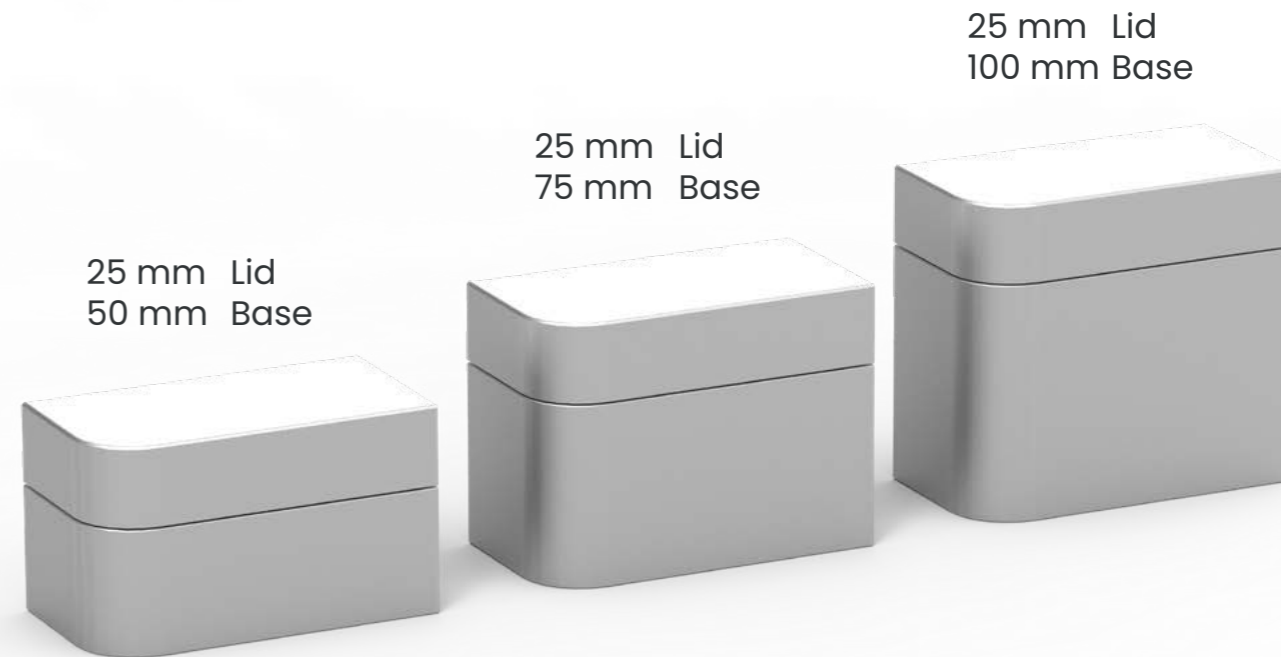

Technical specifications

EDGE cases are custom produced for you. Length and width of the case will be determined together with you based on the contents of the case. The inside height of the lid is always 25 mm, that of the base 50, 75 or 100 mm.

Locks and hinges are black or silver, while the handle can be powder coated or anodized in the same color as the aluminium profiles.

Each EDGE can be printed.