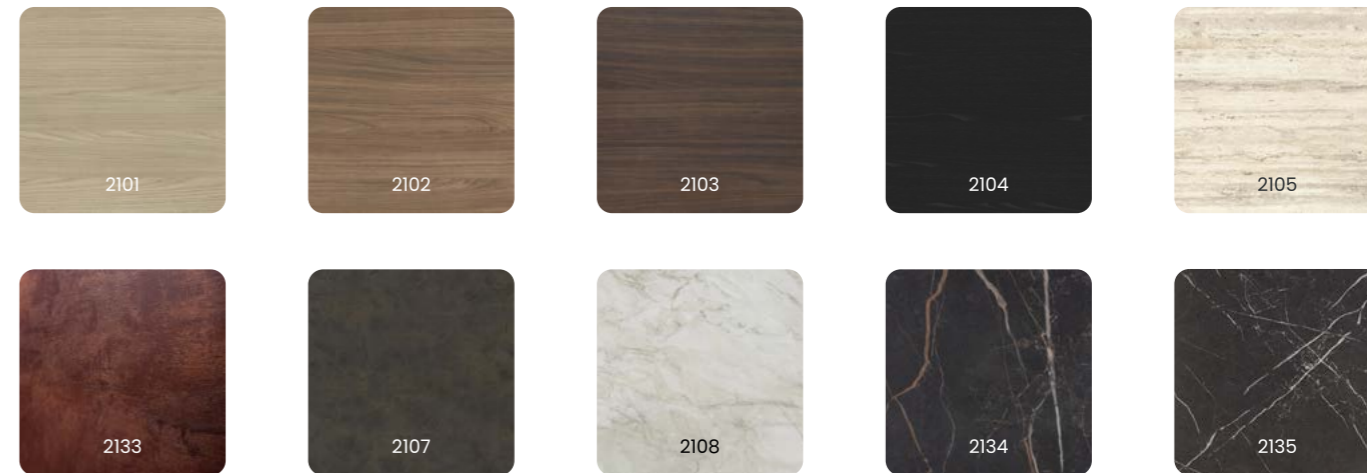

The design of these HPLs is in landscape or portrait. This will be processed randomly on the EDGE cases unless otherwise indicated. Specific use in landscape or portrait can lead to more cutting loss and higher costs. The samples included in the EDGE demo case and sample swath can be distorted because they only have a small surface. Larger images or samples can be supplied on request.